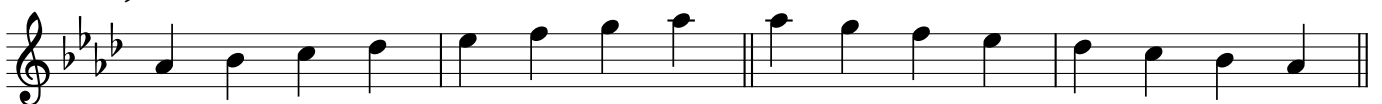

F sharp Major

G Major

A flat Major

A Major

B flat Major

More lessons at LearnSaxophone.com

B Major

The image shows a single staff of music in treble clef, titled "B Major". The key signature consists of four sharps: F#, C#, G#, and D#. The scale is written in a single line, starting with a treble clef and a key signature of four sharps. The notes are: B4, C#5, D5, E5, F#5, G5, A5, B5, A5, G5, F#5, E5, D5, C#5, B4. The notes are connected by stems, and there are bar lines at the end of each measure.