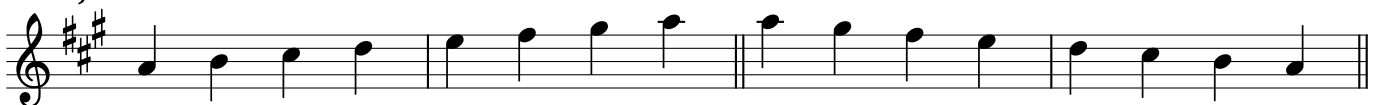

F sharp Major

G Major

A flat Major

A Major

B flat Major

More lessons at LearnSaxophone.com

B Major

The image shows a single staff of music in treble clef, titled "B Major". The key signature consists of four sharps: F#, C#, G#, and D#. The scale is written in a single line, starting with a treble clef and a key signature of four sharps. The notes are: B4, C#5, D5, E5, F#5, G5, A5, B5, A5, G5, F#5, E5, D5, C#5, B4. The notes are connected by stems, and there are bar lines at the end of each measure.