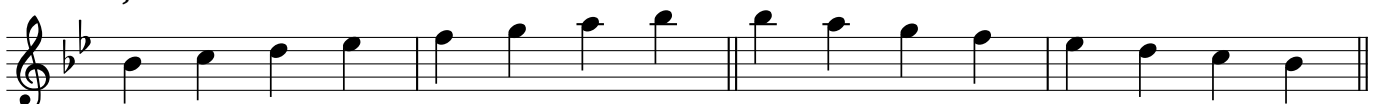

F sharp Major

G Major

A flat Major

A Major

B flat Major

More lessons at LearnSaxophone.com

B Major

The image shows a single staff of music in treble clef, titled "B Major". The key signature consists of four sharps: F#, C#, G#, and D#. The scale is written in a single line, starting with a treble clef and a key signature of four sharps. The notes are: B4, C#5, D5, E5, F#5, G5, A5, B5, A5, G5, F#5, E5, D5, C#5, B4. The notes are connected by stems, and there are bar lines at the end of each measure.